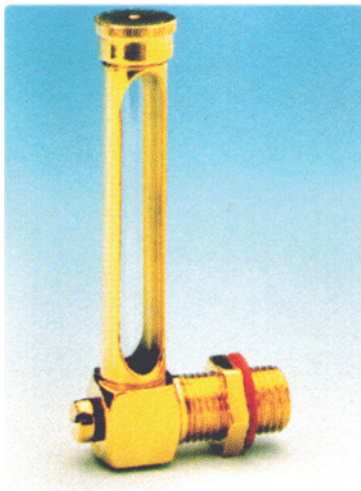

Oil Level Indicator

Model AZ (Brass)

- Natural glass
- Brass
- With protective sleeve and lock nut
- Two-way venting
- Oil level markings according to your master

We also offer custom made oil level indicators according to your specifications!

Art. No.	Thread Inches	a	b	c	d	e	f	g	h	i	H	SW
AZ-1	G 1/8"	18,0	7,3	3,5	9,5	5,5	25,5	5,5	19	20	41	14
AZ-2	G 1/8"	18,0	7,3	3,5	9,5	5,5	25,5	5,5	29	20	50	14
AZ-3	G 1/8"	18,0	7,3	3,5	9,5	5,5	25,5	5,5	49	20	60	14
AZ-4	G 1/4"	20,5	9,0	4,5	13,0	7,5	30,5	7,5	12	23	39	17
AZ-5	G 1/4"	20,5	9,0	4,5	13,0	7,5	30,5	7,5	27	23	55	17
AZ-6	G 1/4"	20,5	9,0	4,5	13,0	7,5	30,5	7,5	42	23	68	17
AZ-7	G 1/4"	20,5	9,0	4,5	13,0	7,5	30,5	7,5	57	23	83	17
AZ-8	G 1/4"	20,5	9,0	4,5	13,0	7,5	30,5	7,5	72	23	98	17
AZ-9	G 1/4"	20,5	9,0	4,5	13,0	7,5	30,5	7,5	87	23	112	17
AZ-10	G 3/8"	25,5	11,0	5,5	16,0	9,0	39,0	9,0	35	30	66	22
AZ-11	G 3/8"	25,5	11,0	5,5	16,0	9,0	39,0	9,0	50	30	80	22
AZ-12	G 3/8"	25,5	11,0	5,5	16,0	9,0	39,0	9,0	65	30	95	22
AZ-13	G 3/8"	25,5	11,0	5,5	16,0	9,0	39,0	9,0	85	30	115	22
AZ-14	G 3/8"	25,5	11,0	5,5	16,0	9,0	39,0	9,0	110	30	140	22
AZ-15	G 3/8"	25,5	11,0	5,5	16,0	9,0	39,0	9,0	135	30	165	22
AZ-16	G 1/2"	35,0	14,5	7,0	20,0	11,0	45,0	11,0	41	34	77	27
AZ-17	G 1/2"	35,0	14,5	7,0	20,0	11,0	45,0	11,0	56	34	94	27
AZ-18	G 1/2"	35,0	14,5	7,0	20,0	11,0	45,0	11,0	81	34	118	27
AZ-19	G 1/2"	35,0	14,5	7,0	20,0	11,0	45,0	11,0	131	34	168	27
AZ-20	G 1/2"	35,0	14,5	7,0	20,0	11,0	45,0	11,0	181	34	218	27
AZ-21	G 3/4"	37,5	17,0	8,5	24,0	14,0	58,0	14,0	127	44	175	32
AZ-22	G 3/4"	37,5	17,0	8,5	24,0	14,0	58,0	14,0	277	44	325	32