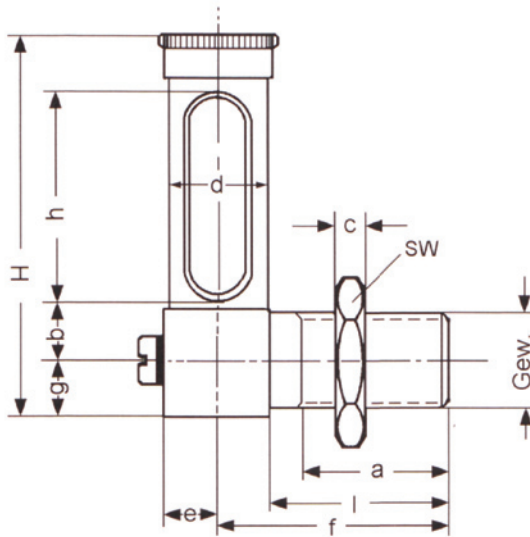

Oil Level Indicator

Model AZ (Brass)

- Natural glass
- Brass
- With protective sleeve and lock nut
- Two-way venting
- Oil level markings according to your master

We also offer custom made oil level indicators according to your specifications!

Art. No.	Thread Inches	a	b	c	d	e	f	g	h	i	H	SW
AZ-1	G 1/8"	18,0	7,3	3,5	9,5	5,5	25,5	5,5	19	20	41	14
AZ-2	G 1/8"	18,0	7,3	3,5	9,5	5,5	25,5	5,5	29	20	50	14
AZ-3	G 1/8"	18,0	7,3	3,5	9,5	5,5	25,5	5,5	49	20	60	14
AZ-4	G 1/4"	20,5	9,0	4,5	13,0	7,5	30,5	7,5	12	23	39	17
AZ-5	G 1/4"	20,5	9,0	4,5	13,0	7,5	30,5	7,5	27	23	55	17
AZ-6	G 1/4"	20,5	9,0	4,5	13,0	7,5	30,5	7,5	42	23	68	17
AZ-7	G 1/4"	20,5	9,0	4,5	13,0	7,5	30,5	7,5	57	23	83	17
AZ-8	G 1/4"	20,5	9,0	4,5	13,0	7,5	30,5	7,5	72	23	98	17
AZ-9	G 1/4"	20,5	9,0	4,5	13,0	7,5	30,5	7,5	87	23	112	17
AZ-10	G 3/8"	25,5	11,0	5,5	16,0	9,0	39,0	9,0	35	30	66	22
AZ-11	G 3/8"	25,5	11,0	5,5	16,0	9,0	39,0	9,0	50	30	80	22
AZ-12	G 3/8"	25,5	11,0	5,5	16,0	9,0	39,0	9,0	65	30	95	22
AZ-13	G 3/8"	25,5	11,0	5,5	16,0	9,0	39,0	9,0	85	30	115	22
AZ-14	G 3/8"	25,5	11,0	5,5	16,0	9,0	39,0	9,0	110	30	140	22
AZ-15	G 3/8"	25,5	11,0	5,5	16,0	9,0	39,0	9,0	135	30	165	22
AZ-16	G 1/2"	35,0	14,5	7,0	20,0	11,0	45,0	11,0	41	34	77	27
AZ-17	G 1/2"	35,0	14,5	7,0	20,0	11,0	45,0	11,0	56	34	94	27
AZ-18	G 1/2"	35,0	14,5	7,0	20,0	11,0	45,0	11,0	81	34	118	27
AZ-19	G 1/2"	35,0	14,5	7,0	20,0	11,0	45,0	11,0	131	34	168	27
AZ-20	G 1/2"	35,0	14,5	7,0	20,0	11,0	45,0	11,0	181	34	218	27
AZ-21	G 3/4"	37,5	17,0	8,5	24,0	14,0	58,0	14,0	127	44	175	32
AZ-22	G 3/4"	37,5	17,0	8,5	24,0	14,0	58,0	14,0	277	44	325	32