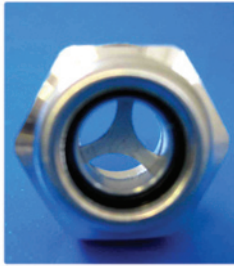

## Oil Level Glasses

### Model 6-G (Hex, Aluminium)

Model 6-G

#### Model 6-G:

- Natural glass
- Highest quality finish
- Aluminium reflector (some sizes available without)
- Up to 100° C
- Operating pressure up to 4 bar
- With seal

*We also offer custom made oil level glasses according to your specifications!*