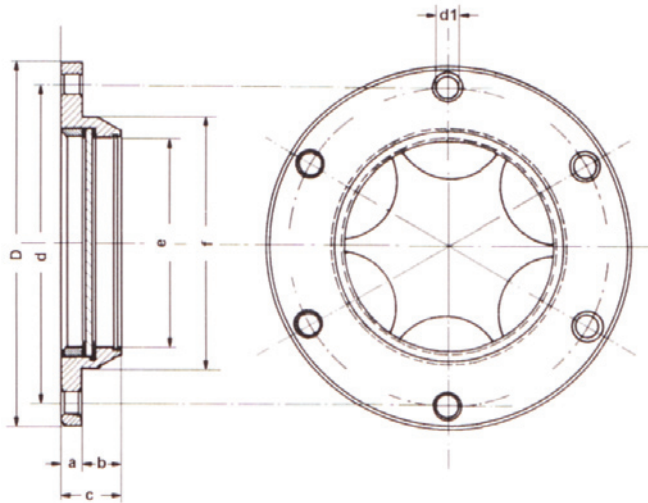

Oil Level Glasses

Model TE (Brass)

- Brass housing with two-part reflector
- Can be tightened without draining oil
- Up to 130° C
- With seal

Art. No.	D	d	a	b	c	d1	e	f
TE-1	68	58	5,0	10,0	15	5,4	34	46
TE-2	95	83	5,5	10,5	16	6,5	54	65
TE-3	125	113	6,0	11,0	17	6,5	84	96