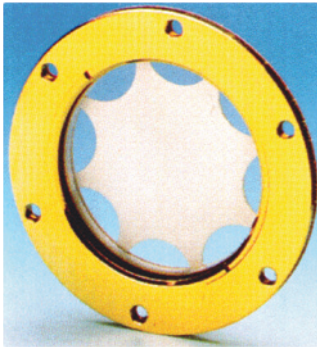

Oil Level Glasses

Model TE (Brass)

- Brass housing with two-part reflector
- Can be tightened without draining oil
- Up to 130° C
- With seal

Art. No.	D	d	a	b	c	d1	e	f
TE-1	68	58	5,0	10,0	15	5,4	34	46
TE-2	95	83	5,5	10,5	16	6,5	54	65
TE-3	125	113	6,0	11,0	17	6,5	84	96