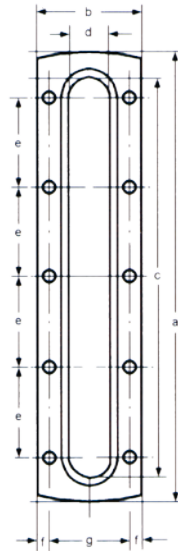

**Technical Data Sheet**

**Oil Level Windows: Model FE (Metal)**

- Frame lengths from 60 to 250 mm
- Pressure resistance up to 10 bar/ 110°C
- Excellent clearness of display
- Good petrol - gas/ diesel resistance
- Durable, robust construction: aluminium / natural glass
- High-grade NBR gaskets

Art. No.	Aperture					Fixation	dia.	g
	a	b	c	d	e			
FE-1	60	45	39	18	14,0	5	4 screws	35
FE-2	80	45	59	18	22,5	5	4 screws	35
FE-3	100	45	79	18	35,0	5	6 screws	35
FE-4	125	45	104	18	45,0	5	6 screws	35
FE-5	160	45	139	18	40,0	5	8 screws	35
FE-6	200	45	179	18	40,0	5	10 screws	35
FE-7	250	45	229	18	40,0	5	12 screws	35